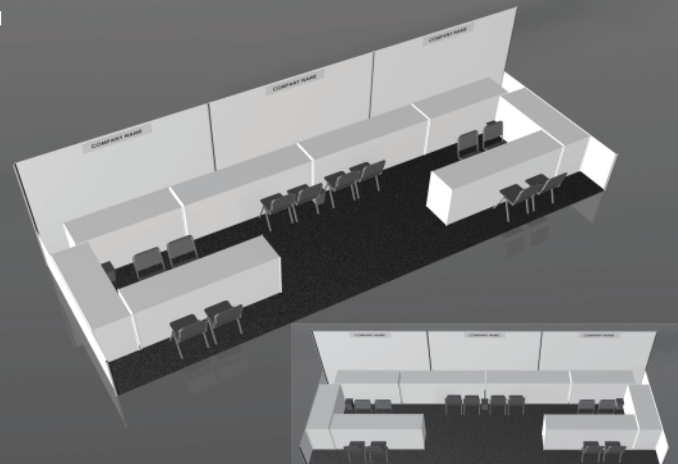

## BOOTH PACKAGES

Shelving is not included in your booth package.  
Shelving is available for rent on page #15

A

Package A includes: 1 ID Sign, 1 wastebasket, 4 chairs, 1- 8' table, 1- 6' table, 1- 7.3' table

B

Package B includes: 1 ID Sign, 1 wastebasket, 4 chairs, 1- 8' table, 1- 6' table, 1- 7.3' table

C

Package C includes: 2 ID signs, 2 wastebaskets, 8 chairs, 4- 6' tables, 1- 8' table, 1- 7.3' table

D

Package D includes: 2 ID signs, 2 wastebaskets, 8 chairs, 6- 6' tables, 1- 7.3' table

E

Package E includes: 3 ID signs, 3 wastebaskets, 12 chairs, 3- 6' tables, 3- 8' tables, 2- 7.3' tables

F

Package F includes: 3 ID signs, 3 wastebaskets, 12 chairs, 3- 6' tables, 3- 8' tables, 2- 7.3' tables