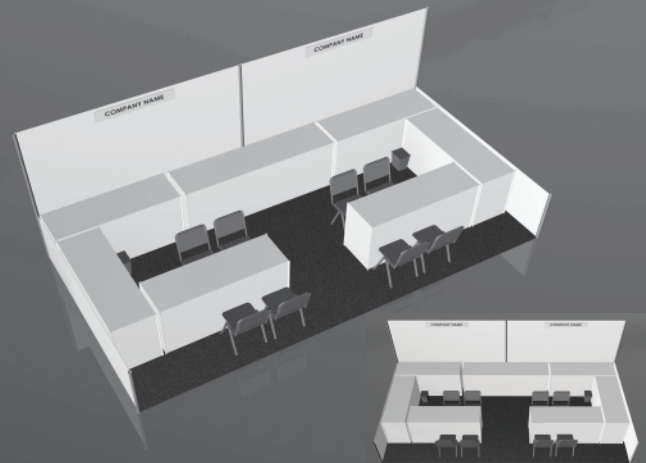

## BOOTH PACKAGES

Shelving is not included in your booth package.  
Shelving is available for rent on page #15

A

Package A includes: 1 ID Sign, 1 wastebasket, 4 chairs, 1- 8' table, 1- 6' table, 1- 7.3' table

B

Package B includes: 1 ID Sign, 1 wastebasket, 4 chairs, 1- 8' table, 1- 6' table, 1- 7.3' table

C

Package C includes: 2 ID signs, 2 wastebaskets, 8 chairs, 4- 6' tables, 1- 8' table, 1- 7.3' table

D

Package D includes: 2 ID signs, 2 wastebaskets, 8 chairs, 6- 6' tables, 1- 7.3' table

E

Package E includes: 3 ID signs, 3 wastebaskets, 12 chairs, 3- 6' tables, 3- 8' tables, 2- 7.3' tables

F

Package F includes: 3 ID signs, 3 wastebaskets, 12 chairs, 3- 6' tables, 3- 8' tables, 2- 7.3' tables