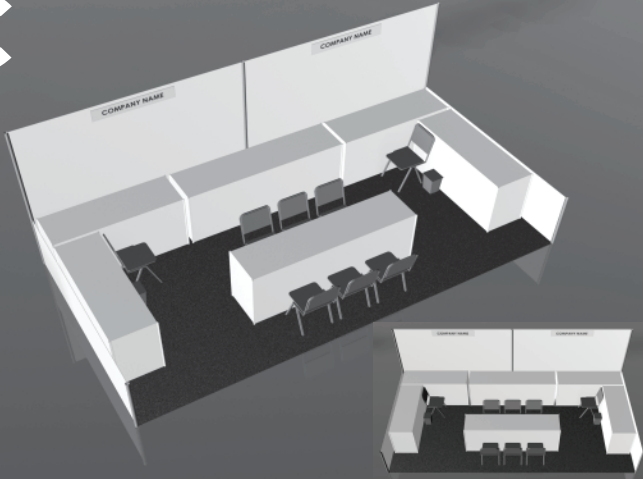

## BOOTH PACKAGES

Shelving is not included in your booth package.  
Shelving is available for rent on page #15

A

Package A includes: 1 ID Sign, 1 wastebasket, 4 chairs, 1- 8' table, 1- 6' table, 1- 7.3' table

B

Package B includes: 1 ID Sign, 1 wastebasket, 4 chairs, 1- 8' table, 1- 6' table, 1- 7.3' table

C

Package C includes: 2 ID signs, 2 wastebaskets, 8 chairs, 4- 6' tables, 1- 8' table, 1- 7.3' table

D

Package D includes: 2 ID signs, 2 wastebaskets, 8 chairs, 6- 6' tables, 1- 7.3' table

E

Package E includes: 3 ID signs, 3 wastebaskets, 12 chairs, 3- 6' tables, 3- 8' tables, 2- 7.3' tables

F

Package F includes: 3 ID signs, 3 wastebaskets, 12 chairs, 3- 6' tables, 3- 8' tables, 2- 7.3' tables