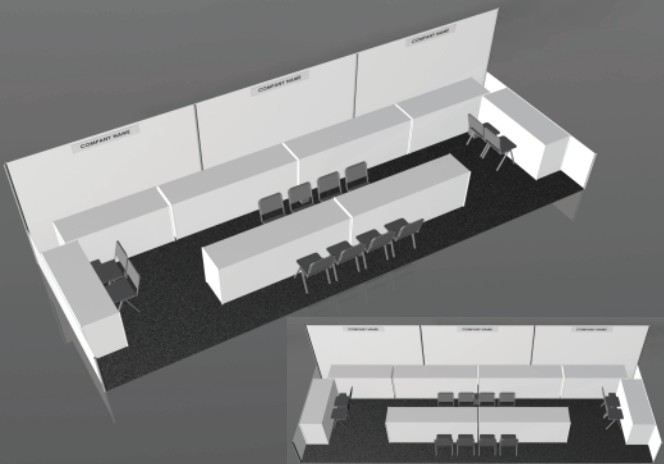

## BOOTH PACKAGES

Shelving is not included in your booth package.  
Shelving is available for rent on page #15

A

Package A includes: 1 ID Sign, 1 wastebasket, 4 chairs, 1- 8' table, 1- 6' table, 1- 7.3' table

B

Package B includes: 1 ID Sign, 1 wastebasket, 4 chairs, 1- 8' table, 1- 6' table, 1- 7.3' table

C

Package C includes: 2 ID signs, 2 wastebaskets, 8 chairs, 4- 6' tables, 1- 8' table, 1- 7.3' table

D

Package D includes: 2 ID signs, 2 wastebaskets, 8 chairs, 6- 6' tables, 1- 7.3' table

E

Package E includes: 3 ID signs, 3 wastebaskets, 12 chairs, 3- 6' tables, 3- 8' tables, 2- 7.3' tables

F

Package F includes: 3 ID signs, 3 wastebaskets, 12 chairs, 3- 6' tables, 3- 8' tables, 2- 7.3' tables