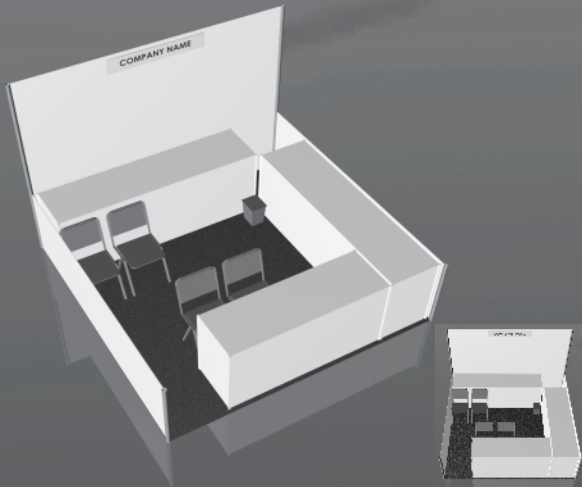

## BOOTH PACKAGES

Shelving is not included in your booth package.  
Shelving is available for rent on page #15

A

Package A includes: 1 ID Sign, 1 wastebasket, 4 chairs, 1- 8' table, 1- 6' table, 1- 7.3' table

B

Package B includes: 1 ID Sign, 1 wastebasket, 4 chairs, 1- 8' table, 1- 6' table, 1- 7.3' table

C

Package C includes: 2 ID signs, 2 wastebaskets, 8 chairs, 4- 6' tables, 1- 8' table, 1- 7.3' table

D

Package D includes: 2 ID signs, 2 wastebaskets, 8 chairs, 6- 6' tables, 1- 7.3' table

E

Package E includes: 3 ID signs, 3 wastebaskets, 12 chairs, 3- 6' tables, 3- 8' tables, 2- 7.3' tables

F

Package F includes: 3 ID signs, 3 wastebaskets, 12 chairs, 3- 6' tables, 3- 8' tables, 2- 7.3' tables