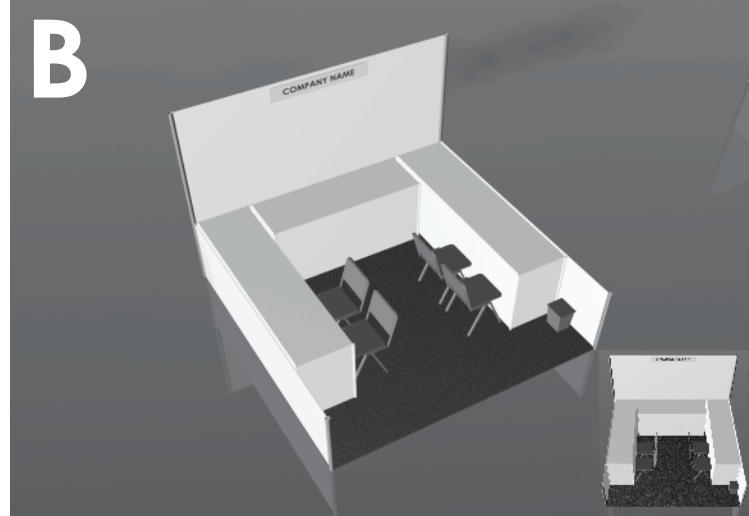

ATLANTA SHOE MARKET

BOOTH PACKAGES

Shelving is not included with your booth package.
You can order shelving on our website:
atlantashoemarket.com/esm-exhibitor-service-manual/

Package A includes: 1 ID Sign, 1 wastebasket, 4 chairs, 1- 8' table, 1- 6' table, 1- 88" table

Package B includes: 1 ID Sign, 1 wastebasket, 4 chairs, 1- 8' table, 1- 6' table, 1- 88" table

Package C includes: 2 ID signs, 2 wastebaskets, 8 chairs, 4- 6' tables, 1- 8' table, 1- 88" table

Package D includes: 2 ID signs, 2 wastebaskets, 8 chairs, 6- 6' tables, 1- 88" table

Package E includes: 3 ID signs, 3 wastebaskets, 12 chairs, 3- 6' tables, 3- 8' tables, 2- 88" tables

Package F includes: 3 ID signs, 3 wastebaskets, 12 chairs, 3- 6' tables, 3- 8' tables, 2- 88" tables