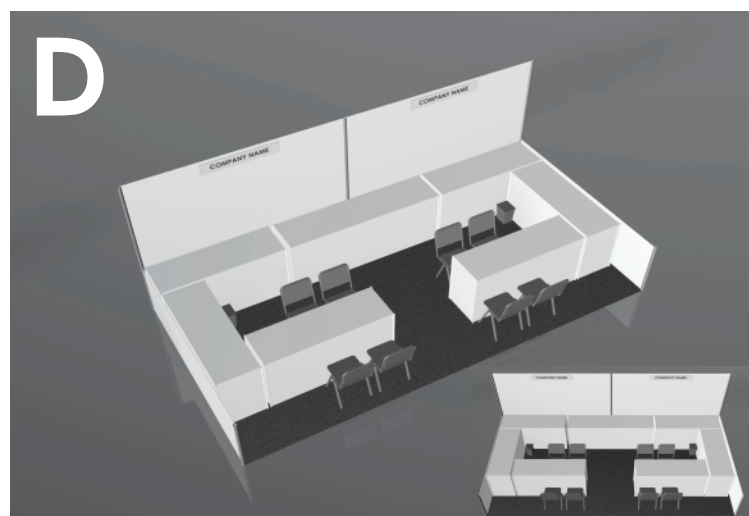

ATLANTA SHOE MARKET

BOOTH PACKAGES

Shelving is not included with your booth package.
You can order shelving on our website:
atlantashoemarket.com/esm-exhibitor-service-manual/

Package A includes: 1 ID Sign, 1 wastebasket, 4 chairs, 1- 8' table, 1- 6' table, 1- 88" table

Package B includes: 1 ID Sign, 1 wastebasket, 4 chairs, 1- 8' table, 1- 6' table, 1- 88" table

Package C includes: 2 ID signs, 2 wastebaskets, 8 chairs, 4- 6' tables, 1- 8' table, 1- 88" table

Package D includes: 2 ID signs, 2 wastebaskets, 8 chairs, 6- 6' tables, 1- 88" table

Package E includes: 3 ID signs, 3 wastebaskets, 12 chairs, 3- 6' tables, 3- 8' tables, 2- 88" tables

Package F includes: 3 ID signs, 3 wastebaskets, 12 chairs, 3- 6' tables, 3- 8' tables, 2- 88" tables