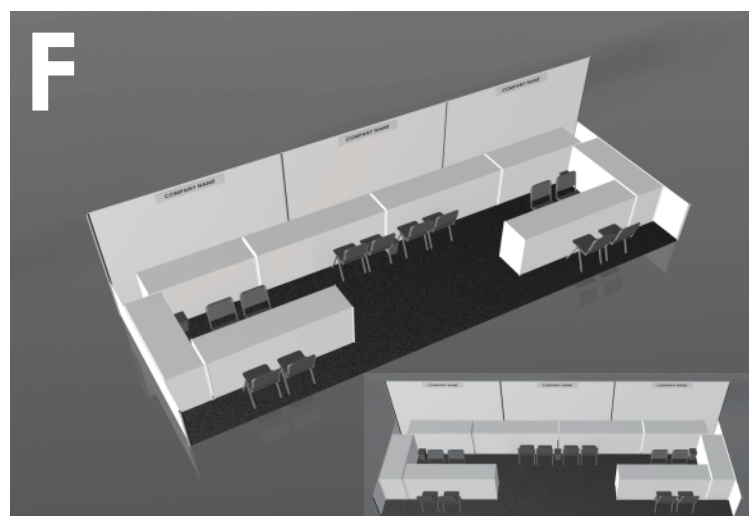

ATLANTA SHOE MARKET

BOOTH PACKAGES

Shelving is not included with your booth package.
You can order shelving on our website:
atlantashoemarket.com/esm-exhibitor-service-manual/

Package A includes: 1 ID Sign, 1 wastebasket, 4 chairs, 1- 8' table, 1- 6' table, 1- 88" table

Package B includes: 1 ID Sign, 1 wastebasket, 4 chairs, 1- 8' table, 1- 6' table, 1- 88" table

Package C includes: 2 ID signs, 2 wastebaskets, 8 chairs, 4- 6' tables, 1- 8' table, 1- 88" table

Package D includes: 2 ID signs, 2 wastebaskets, 8 chairs, 6- 6' tables, 1- 88" table

Package E includes: 3 ID signs, 3 wastebaskets, 12 chairs, 3- 6' tables, 3- 8' tables, 2- 88" tables

Package F includes: 3 ID signs, 3 wastebaskets, 12 chairs, 3- 6' tables, 3- 8' tables, 2- 88" tables