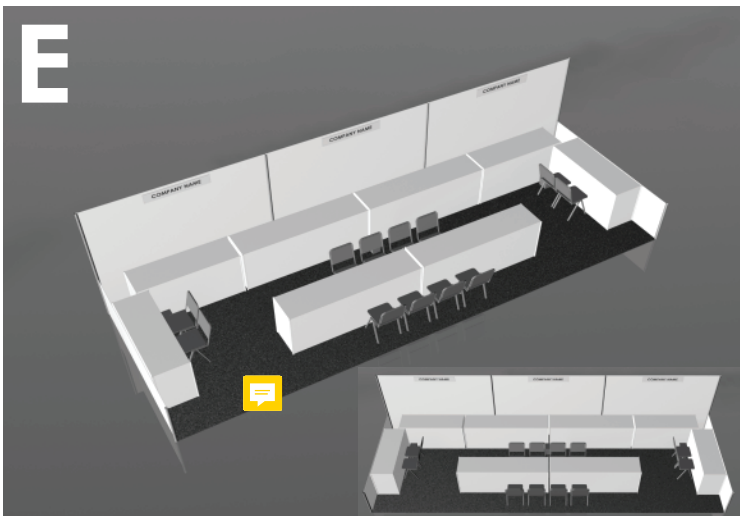

ATLANTA SHOE MARKET

BOOTH PACKAGES

Shelving is not included with your booth package.
You can order shelving on our website:
atlantashoemarket.com/esm-exhibitor-service-manual/

Package A includes: 1 ID Sign, 1 wastebasket, 4 chairs, 1- 8' table, 1- 6' table, 1- 88" table

Package B includes: 1 ID Sign, 1 wastebasket, 4 chairs, 1- 8' table, 1- 6' table, 1- 88" table

Package C includes: 2 ID signs, 2 wastebaskets, 8 chairs, 4- 6' tables, 1- 8' table, 1- 88" table

Package D includes: 2 ID signs, 2 wastebaskets, 8 chairs, 6- 6' tables, 1- 88" table

Package E includes: 3 ID signs, 3 wastebaskets, 12 chairs, 3- 6' tables, 3- 8' tables, 2- 88" tables

Package F includes: 3 ID signs, 3 wastebaskets, 12 chairs, 3- 6' tables, 3- 8' tables, 2- 88" tables