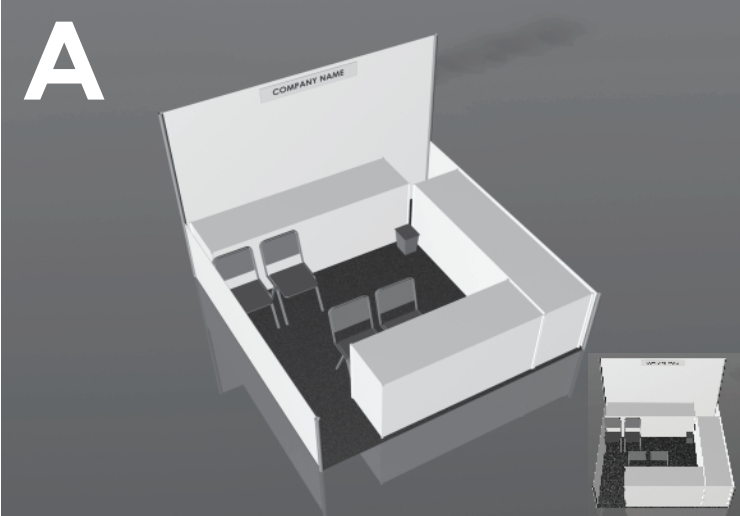

ATLANTA SHOE MARKET

BOOTH PACKAGES

Shelving is not included with your booth package.
You can order shelving on our website:
atlantashoemarket.com/esm-exhibitor-service-manual/

Package A includes: 1 ID Sign, 1 wastebasket, 4 chairs, 1- 8' table, 1- 6' table, 1- 88" table

Package B includes: 1 ID Sign, 1 wastebasket, 4 chairs, 1- 8' table, 1- 6' table, 1- 88" table

Package C includes: 2 ID signs, 2 wastebaskets, 8 chairs, 4- 6' tables, 1- 8' table, 1- 88" table

Package D includes: 2 ID signs, 2 wastebaskets, 8 chairs, 6- 6' tables, 1- 88" table

Package E includes: 3 ID signs, 3 wastebaskets, 12 chairs, 3- 6' tables, 3- 8' tables, 2- 88" tables

Package F includes: 3 ID signs, 3 wastebaskets, 12 chairs, 3- 6' tables, 3- 8' tables, 2- 88" tables