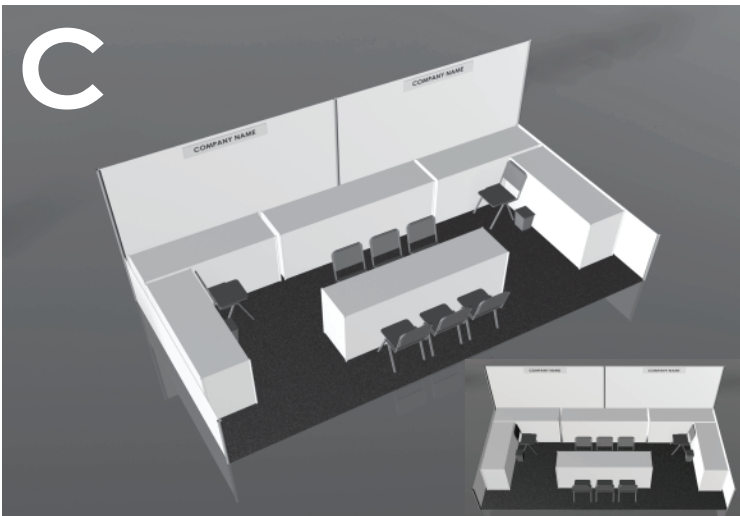

ATLANTA SHOE MARKET

BOOTH PACKAGES

Shelving is not included with your booth package.
You can order shelving on our website:
atlantashoemarket.com/esm-exhibitor-service-manual/

Package A includes: 1 ID Sign, 1 wastebasket, 4 chairs, 1- 8' table, 1- 6' table, 1- 88" table

Package B includes: 1 ID Sign, 1 wastebasket, 4 chairs, 1- 8' table, 1- 6' table, 1- 88" table

Package C includes: 2 ID signs, 2 wastebaskets, 8 chairs, 4- 6' tables, 1- 8' table, 1- 88" table

Package D includes: 2 ID signs, 2 wastebaskets, 8 chairs, 6- 6' tables, 1- 88" table

Package E includes: 3 ID signs, 3 wastebaskets, 12 chairs, 3- 6' tables, 3- 8' tables, 2- 88" tables

Package F includes: 3 ID signs, 3 wastebaskets, 12 chairs, 3- 6' tables, 3- 8' tables, 2- 88" tables